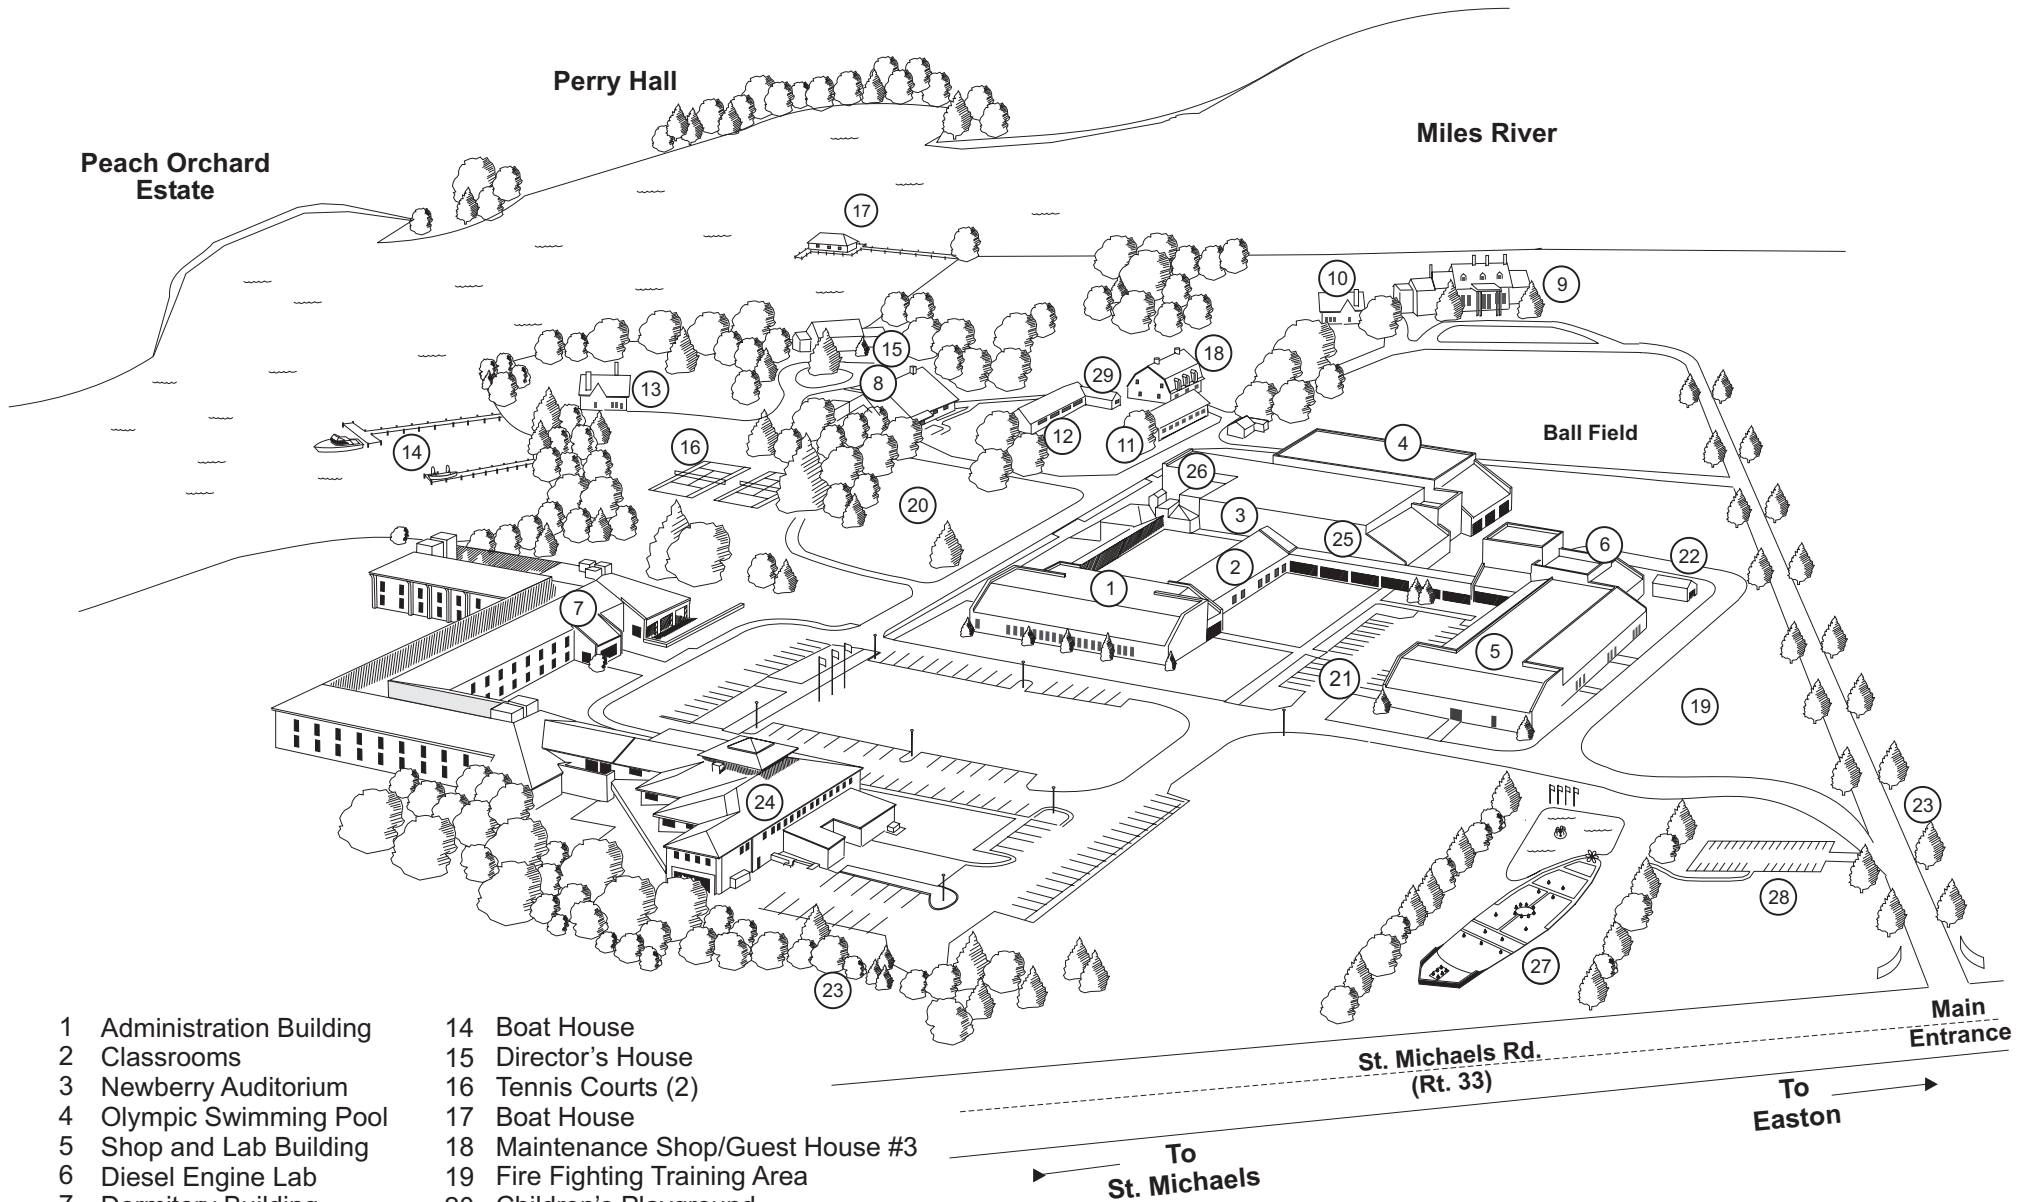

Calhoun MEBA Engineering School

- | | | |
|---------------------------|---|--------------------------------------|
| 1 Administration Building | 14 Boat House | 27 M.E.B.A. Merchant Marine Memorial |
| 2 Classrooms | 15 Director's House | 28 Memorial Parking Area |
| 3 Newberry Auditorium | 16 Tennis Courts (2) | 29 Facilities Management Office |
| 4 Olympic Swimming Pool | 17 Boat House | |
| 5 Shop and Lab Building | 18 Maintenance Shop/Guest House #3 | |
| 6 Diesel Engine Lab | 19 Fire Fighting Training Area | |
| 7 Dormitory Building | 20 Children's Playground | |
| 8 Propulsion Building | 21 Guest and Administrative Parking | |
| 9 Manor House | 22 Equipment Building | |
| 10 Guest House #1 | 23 Fitness Course Station | |
| 11 Guest House #2 | 24 Luebbe Center (Cafeteria/Conference) | |
| 12 Motel Units | 25 Gymnasium (Exercise/Weight Room) | |
| 13 Dock House | 26 Deck Officer Training Center | |